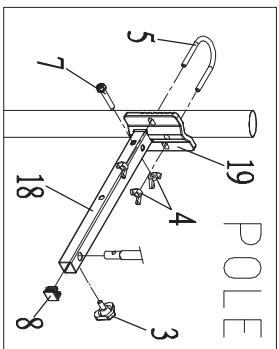

KEONIG ELECTRONIC

SAT-CAMPSET12

Table+Selftap screw

L Type Rod Adjust+Fix plate on Table

CAR

TABLE

WALL

GLASS

POLE

Plastic Box

Handrail Vertical position

Handrail Horizontal position

24		Tool box cover	1
23		Screw kit	1
22		COMPASS	1
21		40mm LNBF Clamp	1
20		40mm LNBF Clamp Holder	1
19		Fix plate	1

NO.	ITEM	DESCRIPTION	Q'TY
18		Extention rod	1
17		Base	1
16		LNBF Arm	1
15		Reflector w/Brocket	1
10		1/4*2" drill self screw	1
9		L Type Rod Adjust	1
8		Plug	1
7		M6*35 Hex-head cap screw W/W	1
6		M8 knob nut	1
5		M6*W38 U Bolt	1
4		M6 Wing nut	3
3		M6 knob bolt	3
2		M8 knob nut	1
1		44*6L self-drilling screw(eco-syn)	2