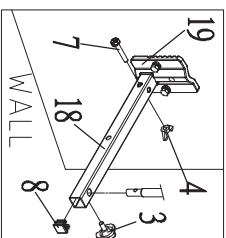

KEONIG ELECTRONIC

SAT-CAMPSET12

Table+Selftap screw

L Type Rod Adjust+Fix plate on Table

CAR

TABLE

WALL

GLASS

POLE

Plastic Box

Handrail Vertical position

Handrail Horizontal position

24		Tool box cover	1
23		Screw kit	1
22		COMPASS	1
21		40mm LNBF Clamp	1
20		40mm LNBF Clamp Holder	1
19		Fix plate	1

NO.	ITEM	DESCRIPTION	Q'TY
18		Extention rod	1
17		Base	1
16		LNBF Arm	1
15		Reflector w/Brocket	1
10		1/4*2" drill self screw	1
9		L Type Rod Adjust	1
8		Plug	1
7		M6*35 Hex-head cap screw W/W	1
6		M8 knob nut	1
5		M6*W38 U Bolt	1
4		M6 Wing nut	3
3		M6 knob bolt	3
2		M8 knob nut	1
1		44*6L self-drilling screw(eco-syn)	2