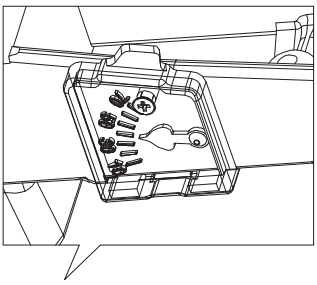

KEONIG ELECTRONIC

SAT-CAMPSET12

Table+Selftap screw

L Type Rod Adjust+Fix plate on Table

CAR

TABLE

WALL

GLASS

POLE

Plastic Box

Handrail Vertical position

Handrail Horizontal position

24		Tool box cover	1
23		Screw kit	1
22		COMPASS	1
21		40mm LNBF Clamp	1
20		40mm LNBF Clamp Holder	1
19		Fix plate	1

NO.	ITEM	DESCRIPTION	Q'TY
18		Extention rod	1
17		Base	1
16		LNBF Arm	1
15		Reflector w/Brocket	1
10		1/4*2" drill self screw	1
9		L Type Rod Adjust	1
8		Plug	1
7		M6*35 Hex-head cap screw W/W	1
6		M8 knob nut	1
5		M6*W38 U Bolt	1
4		M6 Wing nut	3
3		M6 knob bolt	3
2		M8 knob nut	1
1		44*6L self-drilling screw(eco-syn)	2