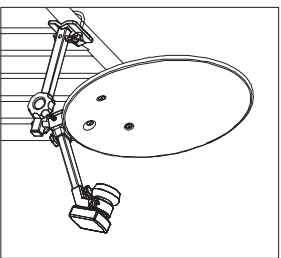

KEONIG ELECTRONIC

SAT-CAMPSET12

Table+Selftap screw

L Type Rod Adjust+Fix plate on Table

CAR

TABLE

WALL

GLASS

POLE

Plastic Box

Handrail Vertical position

Handrail Horizontal position

24		Tool box cover	1
23		Screw kit	1
22		COMPASS	1
21		40mm LNBF Clamp	1
20		40mm LNBF Clamp Holder	1
19		Fix plate	1

NO.	ITEM	DESCRIPTION	Q'TY
18		Extention rod	1
17		Base	1
16		LNBF Arm	1
15		Reflector w/Brocket	1
10		1/4*2" drill self screw	1
9		L Type Rod Adjust	1
8		Plug	1
7		M6*35 Hex-head cap screw W/W	1
6		M8 knob nut	1
5		M6*W38 U Bolt	1
4		M6 Wing nut	3
3		M6 knob bolt	3
2		M8 knob nut	1
1		44*6L self-drilling screw(eco-syn)	2