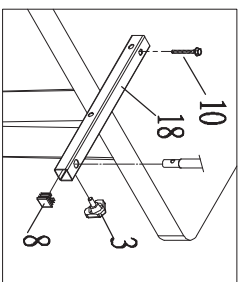

KEONIG ELECTRONIC

SAT-CAMPSET12

Table+Selftap screw

L Type Rod Adjust+Fix plate on Table

CAR

TABLE

WALL

GLASS

POLE

Plastic Box

Handrail Vertical position

Handrail Horizontal position

24		Tool box cover	1
23		Screw kit	1
22		COMPASS	1
21		40mm LNBF Clamp	1
20		40mm LNBF Clamp Holder	1
19		Fix plate	1

NO.	ITEM	DESCRIPTION	Q'TY
18		Extention rod	1
17		Base	1
16		LNBF Arm	1
15		Reflector w/Brocket	1
10		1/4*2" drill self screw	1
9		L Type Rod Adjust	1
8		Plug	1
7		M6*35 Hex-head cap screw W/W	1
6		M8 knob nut	1
5		M6*W38 U Bolt	1
4		M6 Wing nut	3
3		M6 knob bolt	3
2		M8 knob nut	1
1		44*6L self-drilling screw(eco-syn)	2