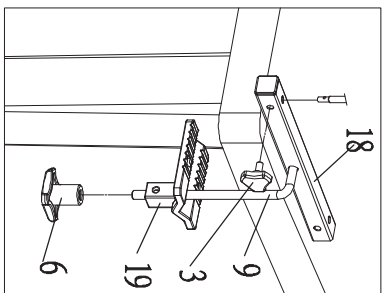

KEONIG ELECTRONIC

SAT-CAMPSET12

Table+Selftap screw

L Type Rod Adjust+Fix plate on Table

CAR

TABLE

WALL

GLASS

POLE

Plastic Box

Handrail Vertical position

Handrail Horizontal position

24		Tool box cover	1
23		Screw kit	1
22		COMPASS	1
21		40mm LNBF Clamp	1
20		40mm LNBF Clamp Holder	1
19		Fix plate	1

NO.	ITEM	DESCRIPTION	Q'TY
18		Extention rod	1
17		Base	1
16		LNBF Arm	1
15		Reflector w/Brocket	1
10		1/4*2" drill self screw	1
9		L Type Rod Adjust	1
8		Plug	1
7		M6*35 Hex-head cap screw W/W	1
6		M8 knob nut	1
5		M6*W38 U Bolt	1
4		M6 Wing nut	3
3		M6 knob bolt	3
2		M8 knob nut	1
1		44*6L self-drilling screw(eco-syn)	2