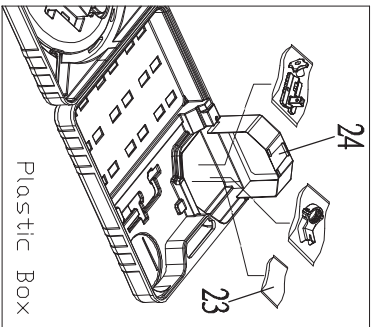

KEONIG ELECTRONIC

SAT-CAMPSET12

Table+Selftap screw

L Type Rod Adjust+Fix plate on Table

CAR

TABLE

WALL

GLASS

POLE

Plastic Box

Handrail Vertical position

Handrail Horizontal position

24		Tool box cover	1
23		Screw kit	1
22		COMPASS	1
21		40mm LNBF Clamp	1
20		40mm LNBF Clamp Holder	1
19		Fix plate	1

NO.	ITEM	DESCRIPTION	Q'TY
18		Extention rod	1
17		Base	1
16		LNBF Arm	1
15		Reflector w/Brocket	1
10		1/4*2" drill self screw	1
9		L Type Rod Adjust	1
8		Plug	1
7		M6*35 Hex-head cap screw W/W	1
6		M8 knob nut	1
5		M6*W38 U Bolt	1
4		M6 Wing nut	3
3		M6 knob bolt	3
2		M8 knob nut	1
1		44*6L self-drilling screw(eco-syn)	2