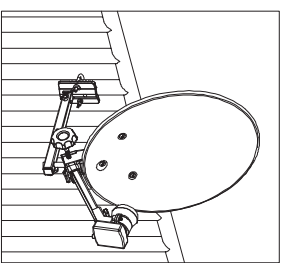

KEONIG ELECTRONIC

SAT-CAMPSET12

Table+Selftap screw

L Type Rod Adjust+Fix plate on Table

CAR

TABLE

WALL

GLASS

POLE

Plastic Box

Handrail Vertical position

Handrail Horizontal position

24		Tool box cover	1
23		Screw kit	1
22		COMPASS	1
21		40mm LNBF Clamp	1
20		40mm LNBF Clamp Holder	1
19		Fix plate	1

NO.	ITEM	DESCRIPTION	Q'TY
18		Extention rod	1
17		Base	1
16		LNBF Arm	1
15		Reflector w/Brocket	1
10		1/4*2" drill self screw	1
9		L Type Rod Adjust	1
8		Plug	1
7		M6*35 Hex-head cap screw W/W	1
6		M8 knob nut	1
5		M6*W38 U Bolt	1
4		M6 Wing nut	3
3		M6 knob bolt	3
2		M8 knob nut	1
1		44*6L self-drilling screw(eco-syn)	2