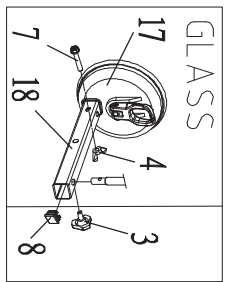

KEONIG ELECTRONIC

SAT-CAMPSET12

Table+Selftap screw

L Type Rod Adjust+Fix plate on Table

CAR

TABLE

WALL

GLASS

POLE

Plastic Box

Handrail Vertical position

Handrail Horizontal position

24		Tool box cover	1
23		Screw kit	1
22		COMPASS	1
21		40mm LNBF Clamp	1
20		40mm LNBF Clamp Holder	1
19		Fix plate	1

NO.	ITEM	DESCRIPTION	Q'TY
18		Extention rod	1
17		Base	1
16		LNBF Arm	1
15		Reflector w/Brocket	1
10		1/4*2" drill self screw	1
9		L Type Rod Adjust	1
8		Plug	1
7		M6*35 Hex-head cap screw W/W	1
6		M8 knob nut	1
5		M6*W38 U Bolt	1
4		M6 Wing nut	3
3		M6 knob bolt	3
2		M8 knob nut	1
1		44*6L self-drilling screw(eco-syn)	2